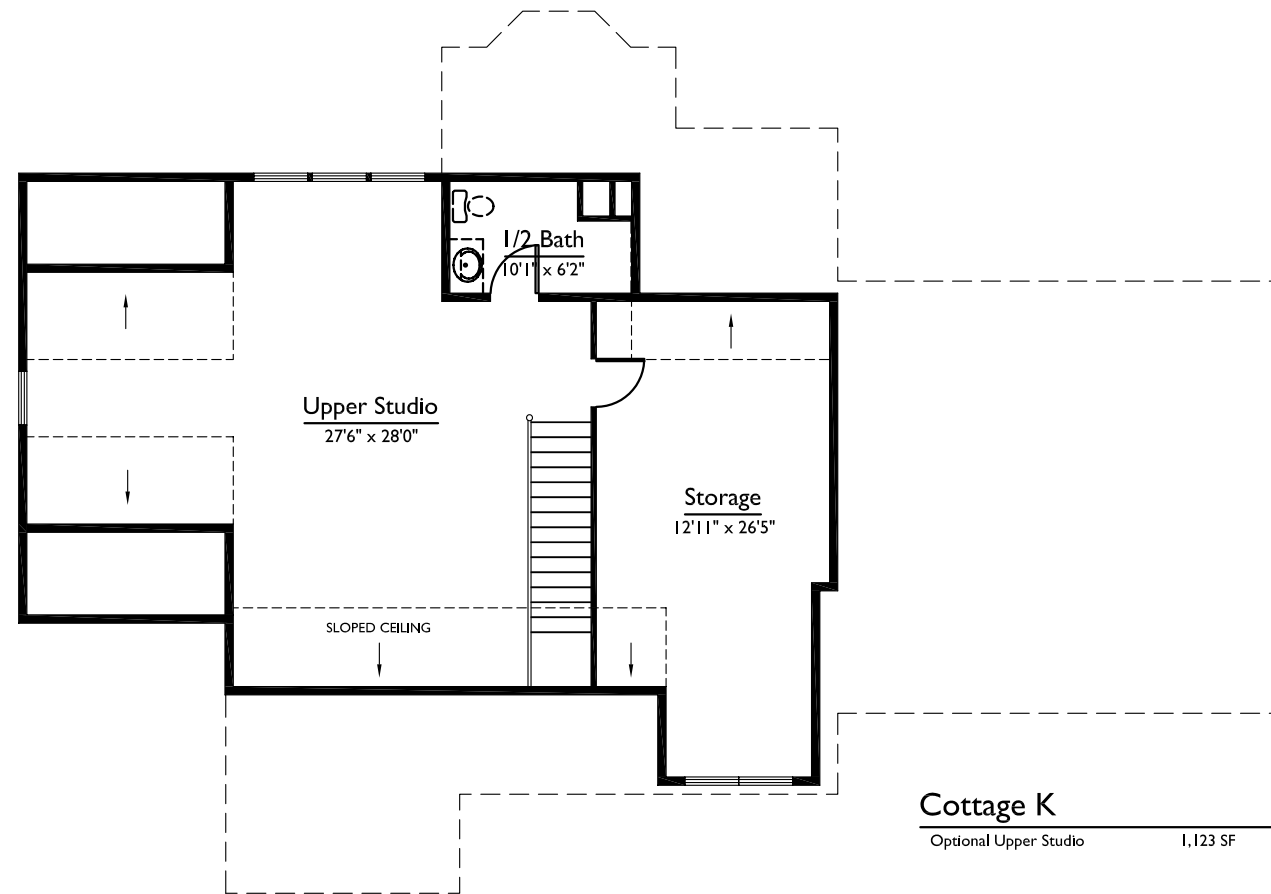

**Cottage K**

First Floor with Stairs

**Cottage K**

Optional Upper Studio 1,123 SF

**Cottage K**

1,656 SF

Two Bedroom, Two Bath, Den, Two Car Garage  
Actual construction may vary

SCALE: 3/32" = 1'-0"