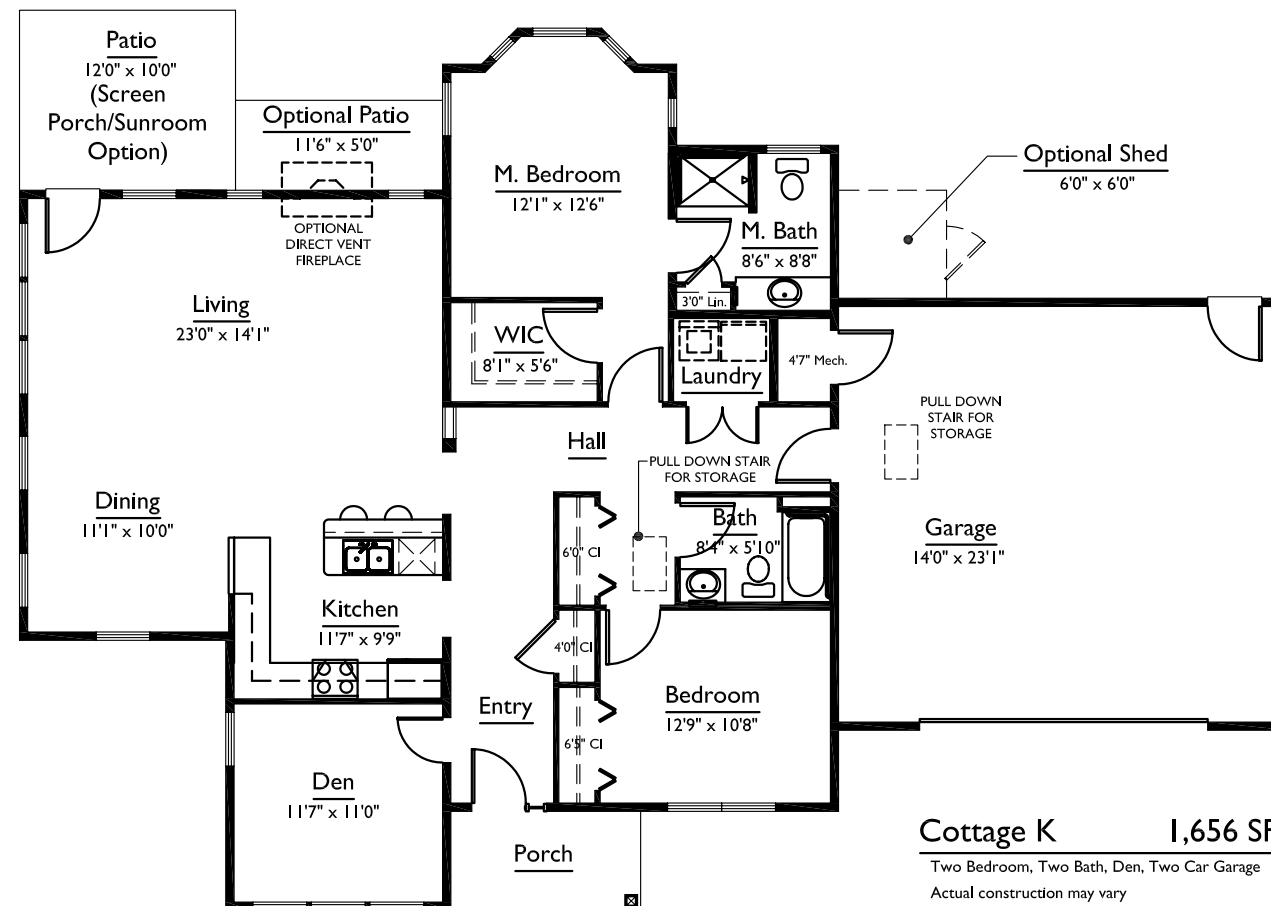

**Cottage K**

First Floor with Stairs

**Cottage K**

Optional Upper Studio 1,123 SF

**Cottage K**

1,656 SF

Two Bedroom, Two Bath, Den, Two Car Garage  
Actual construction may vary

SCALE: 3/32" = 1'-0"