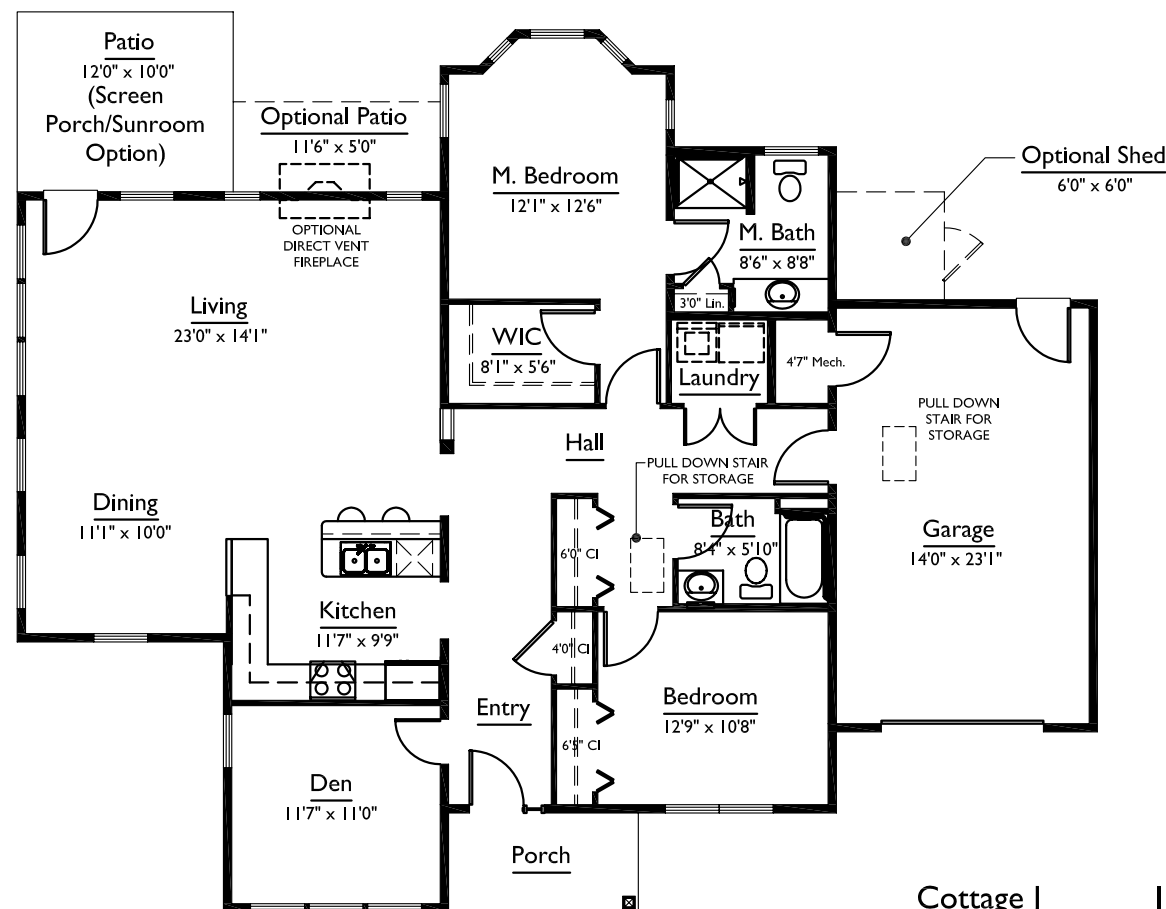

Cottage J

First Floor with Stairs

Cottage J

Optional Upper Studio 1,123 SF

Cottage J

1,656 SF

Duplex, Two Bedroom, Two Bath, Den, One Car Garage
Actual construction may vary

SCALE: 3/32" = 1'-0"