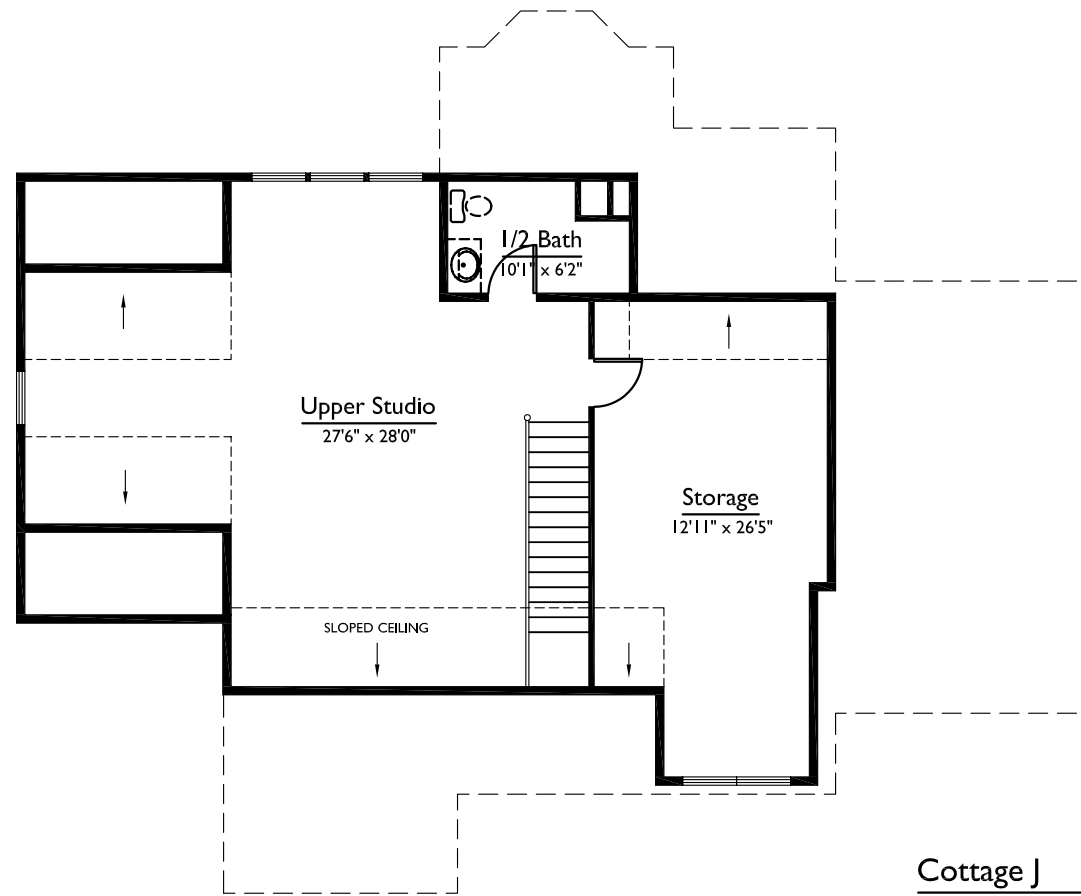

Cottage J

First Floor with Stairs

Cottage J

Optional Upper Studio 1,123 SF

Cottage J

1,656 SF

Duplex, Two Bedroom, Two Bath, Den, One Car Garage
Actual construction may vary

SCALE: 3/32" = 1'-0"